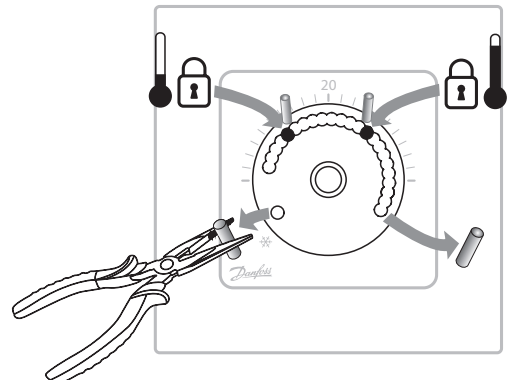

<i>Icon™ Dial 230V</i>	Max. load: 10W/50mA
Danfoss A/S 6430 Nordborg Denmark	 T30

6.

7.

8.

9.

❄ = 5°C

13655 000 03 Manual Installation WRT Dial 230 F80 IW

ENGINEERING
TOMORROW