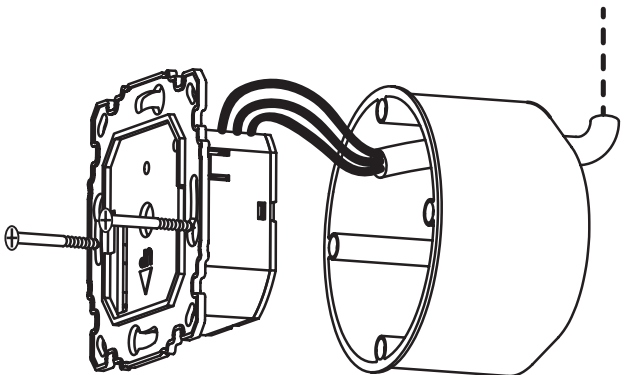

<i>Icon™ Dial 230V</i>	Max. load: 10W/50mA
Danfoss A/S 6430 Nordborg Denmark	 T30

6.

7.

8.

9.

❄ = 5°C

13655 000 03 Manual Installation WRT Dial 230 F80 IW

ENGINEERING
TOMORROW