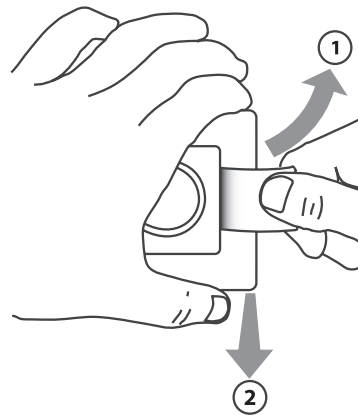

<i>Icon™ Dial 230V</i>	Max. load: 10W/50mA
Danfoss A/S 6430 Nordborg Denmark	 T30

6.

7.

8.

9.

❄ = 5°C

13655 000 03 Manual Installation WRT Dial 230 F80 IW

ENGINEERING
TOMORROW