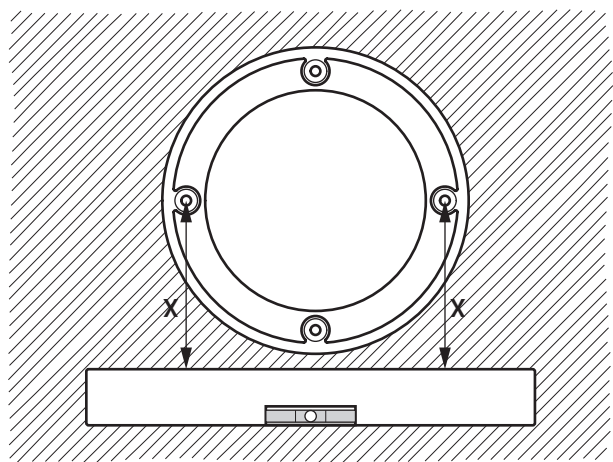

<i>Icon™ Dial 230V</i>	Max. load: 10W/50mA
Danfoss A/S 6430 Nordborg Denmark	 T30

6.

7.

8.

9.

❄ = 5°C

13655 000 03 Manual Installation WRT Dial 230 F80 IW

ENGINEERING
TOMORROW