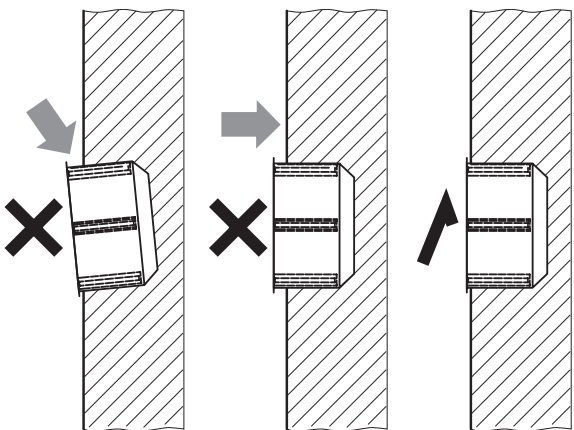

<i>Icon™ Dial 230V</i>	Max. load: 10W/50mA
Danfoss A/S 6430 Nordborg Denmark	 T30

6.

7.

8.

9.

❄ = 5°C

13655 000 03 Manual Installation WRT Dial 230 F80 IW

ENGINEERING
TOMORROW