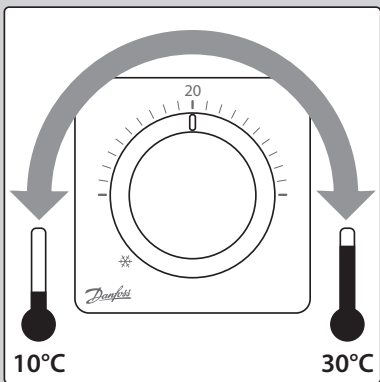

<i>Icon™ Dial 230V</i>	Max. load: 10W/50mA
Danfoss A/S 6430 Nordborg Denmark	 T30

6.

7.

8.

9.

❄ = 5°C

13655 000 03 Manual Installation WRT Dial 230 F80 IW

ENGINEERING
TOMORROW