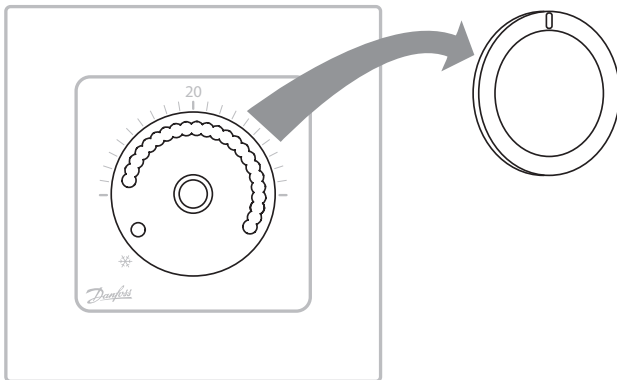

<i>Icon™ Dial 230V</i>	Max. load: 10W/50mA
Danfoss A/S 6430 Nordborg Denmark	 T30

6.

7.

8.

9.

❄ = 5°C

13655 000 03 Manual Installation WRT Dial 230 F80 IW

ENGINEERING
TOMORROW